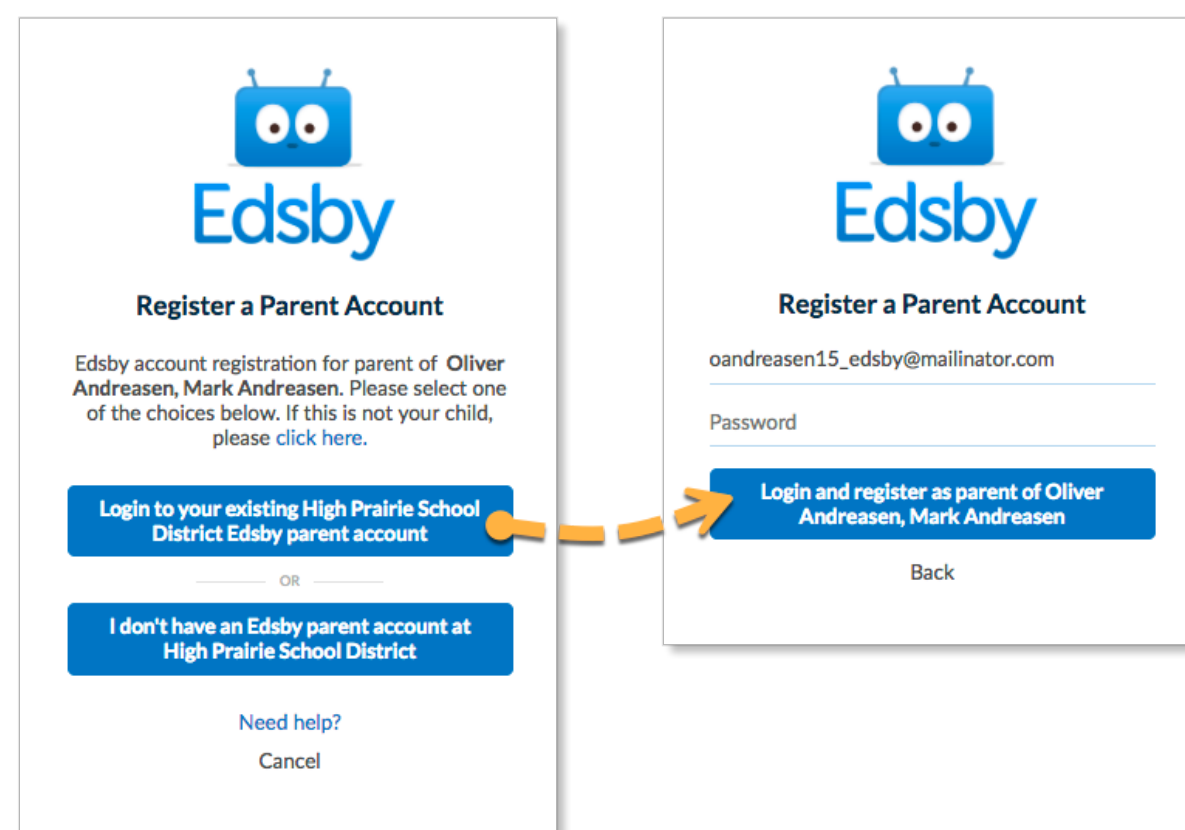

PARENT LOGIN FOR EDSBY

You can login to Edsby from the mobile app or a desktop at gscs.edsby.com.

Visit your App store to download the mobile app!

You will receive an email from Edsby/GSCS with information to login in and create an account in Edsby. If you do not receive the invite, please check your junk mail folder. You may contact the school to have them resend the invite.

To watch a video with step-by-step instructions for creating an Edsby Account, Click [HERE](#) or scan the QR Code below.

FAQ

What is the server name when using the app?

GSCS

What is the URL when using a browser?

gscs.edsby.com

What is my username?

Your username will be the email address that you provided to the school office.

CREATING A NEW ACCOUNT

LINKING TO AN EXISTING ACCOUNT

Invitation from Edsby to connect with 's school

You may be asked for a server address. Enter in **gscs**