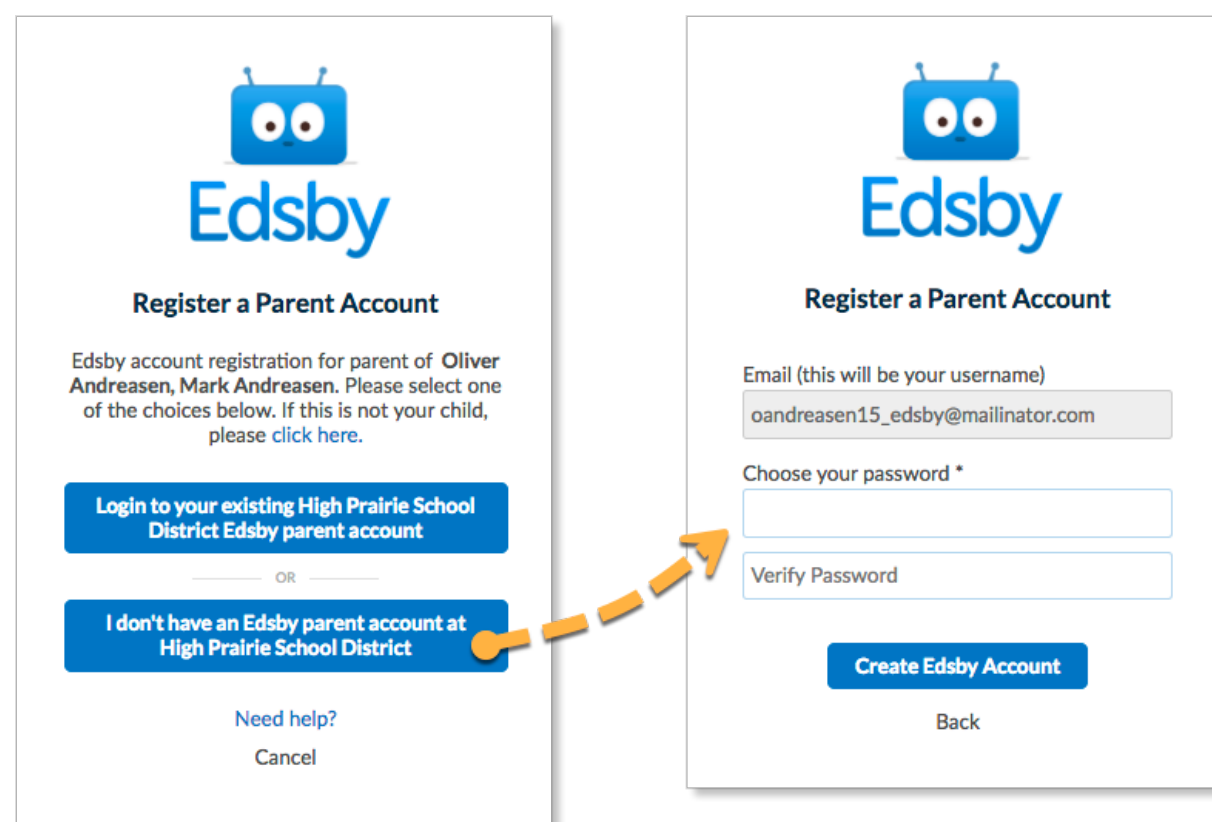

PARENT LOGIN FOR EDSBY

You can login to Edsby from the mobile app or a desktop at gscs.edsby.com.

Visit your App store to download the mobile app!

You will receive an email from Edsby/GSCS with information to login in and create an account in Edsby. If you do not receive the invite, please check your junk mail folder. You may contact the school to have them resend the invite.

To watch a video with step-by-step instructions for creating an Edsby Account, Click [HERE](#) or scan the QR Code below.

FAQ

What is the server name when using the app?

GSCS

What is the URL when using a browser?

gscs.edsby.com

What is my username?

Your username will be the email address that you provided to the school office.

CREATING A NEW ACCOUNT

LINKING TO AN EXISTING ACCOUNT

Invitation from Edsby to connect with 's school